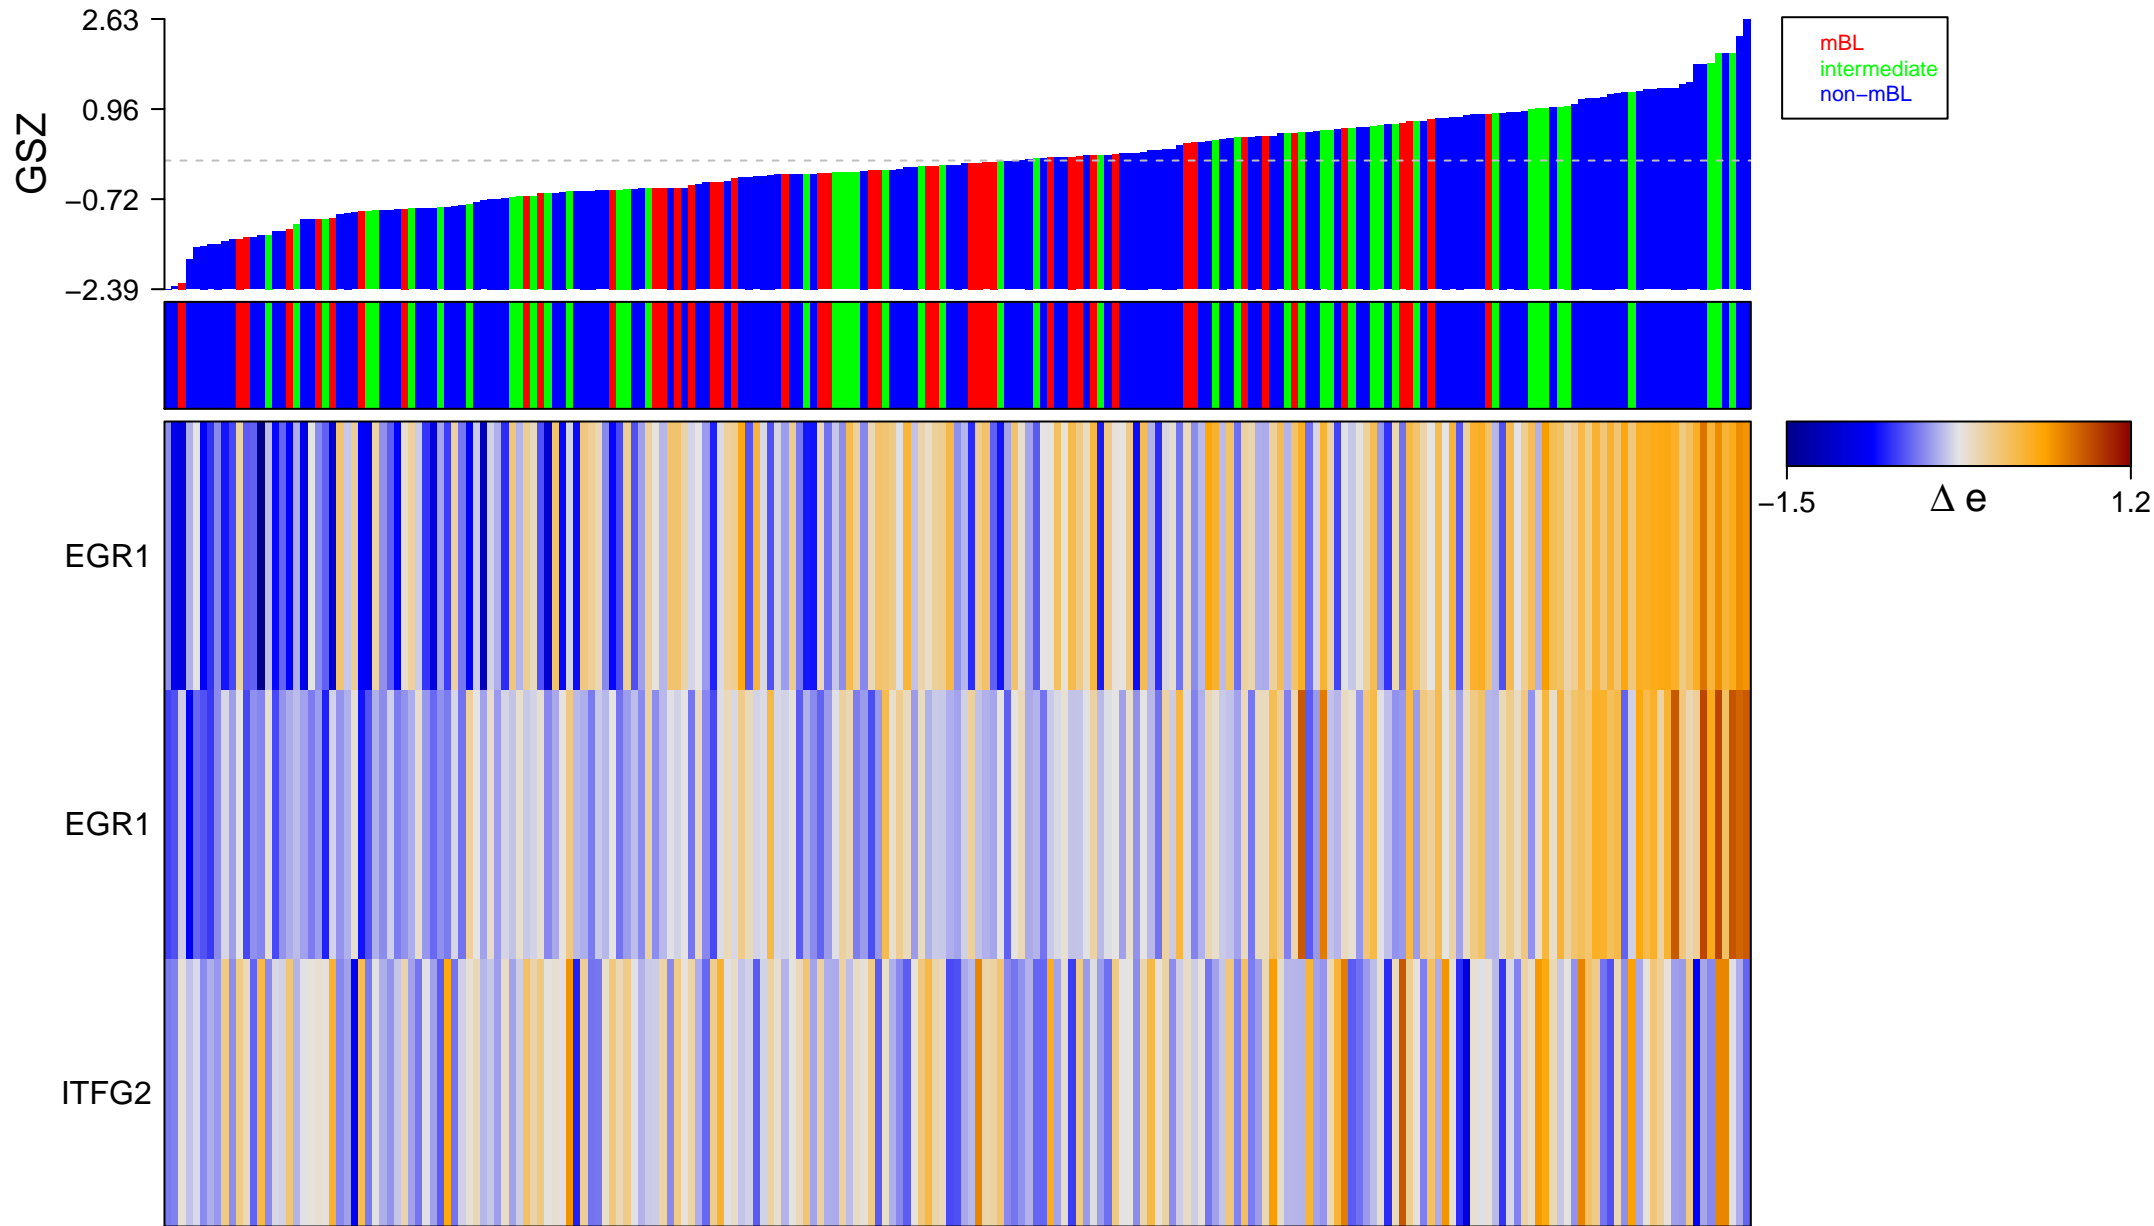

# IGARASHI\_ATF4\_TARGETS\_UP

# IGARASHI\_ATF4\_TARGETS\_UP

■ on  
■ -  
□ off